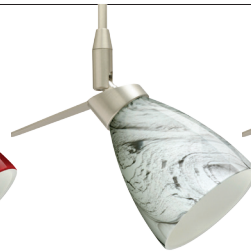

5044MG
MARBLE GRIGIO