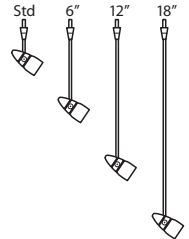

**Ex. SP-5044SL-SN**  
Andi Spotlight w/ Solare Glass,  
Satin Nickel Finish

**SPOTLIGHT OPTIONS:**

**SP SPOTLIGHT ELEMENT ONLY**

- Spotlight Fixture with Shade
- Quick-Connect Jack integral
- Compatible with Besa Canopies and Rail Adapter

**RSP SPOTLIGHT + RAIL ADAPTER**

**READY FOR RAIL**

- Spotlight Fixture with Shade, plus Rail Adapter
- Quick-Connect Jack integral
- Compatible with Besa Monorail System

**Longer Stem Options**

Besa spotlights have a standard stem 1.5" long. For a spotlight with a longer drop, order a stem length of 6", 12" or 18".

Not suitable for use on sloped ceiling when spotlight is installed on a quick-connect canopy.

**Note: These are NOT field installable. The complete unit is built at the factory.**

Available options are

- SP06** 6" stem adds 3.625" to overall length
- SP12** 12" stem adds 9.625" to overall length
- SP18** 18" stem adds 15.625" to overall length