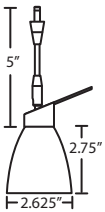

AND I

12V SPOTLIGHTS

location:
DRY

SPECIFICATIONS:

DESCRIPTION

Low voltage spotlight with handcrafted glass. Includes Quick-Connect jack.

LAMPING

Standard: 35W Shielded flood 12V halogen MR11 lamp, included.

LED: 3W Replaceable source, dimmable, 90+ CRI, 3000°K CCT, 300 lumens, 30,000 hours, lamp included.

DIFFUSER

Shade shall be handcrafted glass of various decors.

Diameter of 2.625" and height of 2.75"

Opening sizes: 24mm.

QUICK-CONNECT JACK

Integral Quick-Connect jack is compatible with Besa Rail Adapter.

ELEMENT OPTIONS

Refer to next page. Available as either a Quick-Connect element only or with Rail Adapter for use with Besa Monorail. Longer stem options are also available.

METAL FINISH

Available in Bronze or Satin Nickel.

LABELS

UL or ETL Listed. Suitable for Dry Locations (interior use only).

For ordering information, see next page

All dimensions provided are nominal.
Allowance must be made for dimensional tolerance in handcrafted glasses.

REV 10/22