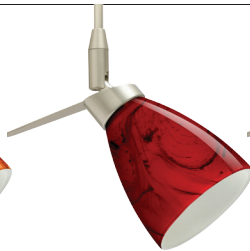

5044MA
MAGMA