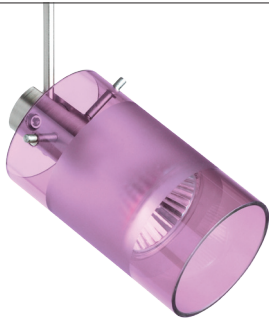

6524EA
AMETHYST/FROST