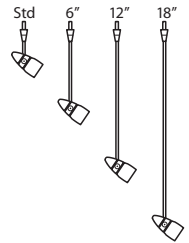

**Ex. SP-6524EL-SN**  
 Scope Spotlight w/ Olive/Frost Shade,  
 Satin Nickel Finish

SPOTLIGHT OPTIONS:

SP SPOTLIGHT ELEMENT ONLY

- Spotlight Fixture with Shade
- Quick-Connect Jack integral
- Compatible with Besa Canopies and Rail Adapter

RSP SPOTLIGHT + RAIL ADAPTER

READY FOR RAIL

- Spotlight Fixture with Shade, plus Rail Adapter
- Quick-Connect Jack integral
- Compatible with Besa Monorail System

Longer Stem Options

Besa spotlights have a standard stem 1.5" long. For a spotlight with a longer drop, order a stem length of 6", 12" or 18".

Not suitable for use on sloped ceiling when spotlight is installed on a quick-connect canopy.

**Note: These are NOT field installable. The complete unit is built at the factory.**

Available options are

- SP06** 6" stem adds 3.625" to overall length
- SP12** 12" stem adds 9.625" to overall length
- SP18** 18" stem adds 15.625" to overall length