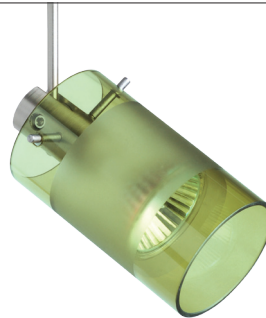

6524EL
OLIVE/FROST