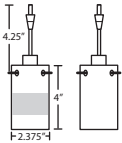

SCOPE

12V SPOTLIGHTS

location:
DRY

SPECIFICATIONS:

DESCRIPTION

Low voltage spotlight with handcrafted glass. Includes Quick-Connect jack.

LAMPING

Standard: 50W Shielded flood 12V halogen MR16 lamp, included.

LED: 7W Replaceable 12V LED MR16 with backlight, dimmable, 90+ CRI, 3000°K CCT, 500 lumens, 25,000 hours, lamp included.

DIFFUSER

Shade shall be handcrafted glass of various decors.

Diameter of 2.375" and height of 4.0"

QUICK-CONNECT JACK

Integral Quick-Connect jack is compatible with Besa Rail Adapter.

ELEMENT OPTIONS

Refer to next page. Available as either a Quick-Connect element only or with Rail Adapter for use with Besa Monorail. Longer stem options are also available.

METAL FINISH

Available in Bronze or Satin Nickel.

LABELS

UL or ETL Listed. Suitable for Dry Locations (interior use only).

For ordering information, see next page

All dimensions provided are nominal.
Allowance must be made for dimensional tolerance in handcrafted glasses.

REV 10/22