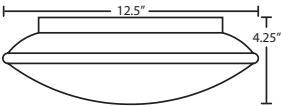

Sola 12: #9431

DECOR	LAMP OPTIONS	OPTIONS
943107C 12.5" Dia. Opal Matte	(blank) 2x 60W A19 Incan	LW Low
943152C 12.5" Dia. Marble	LED 17W LED, 1200 lumens	Wattage labeling